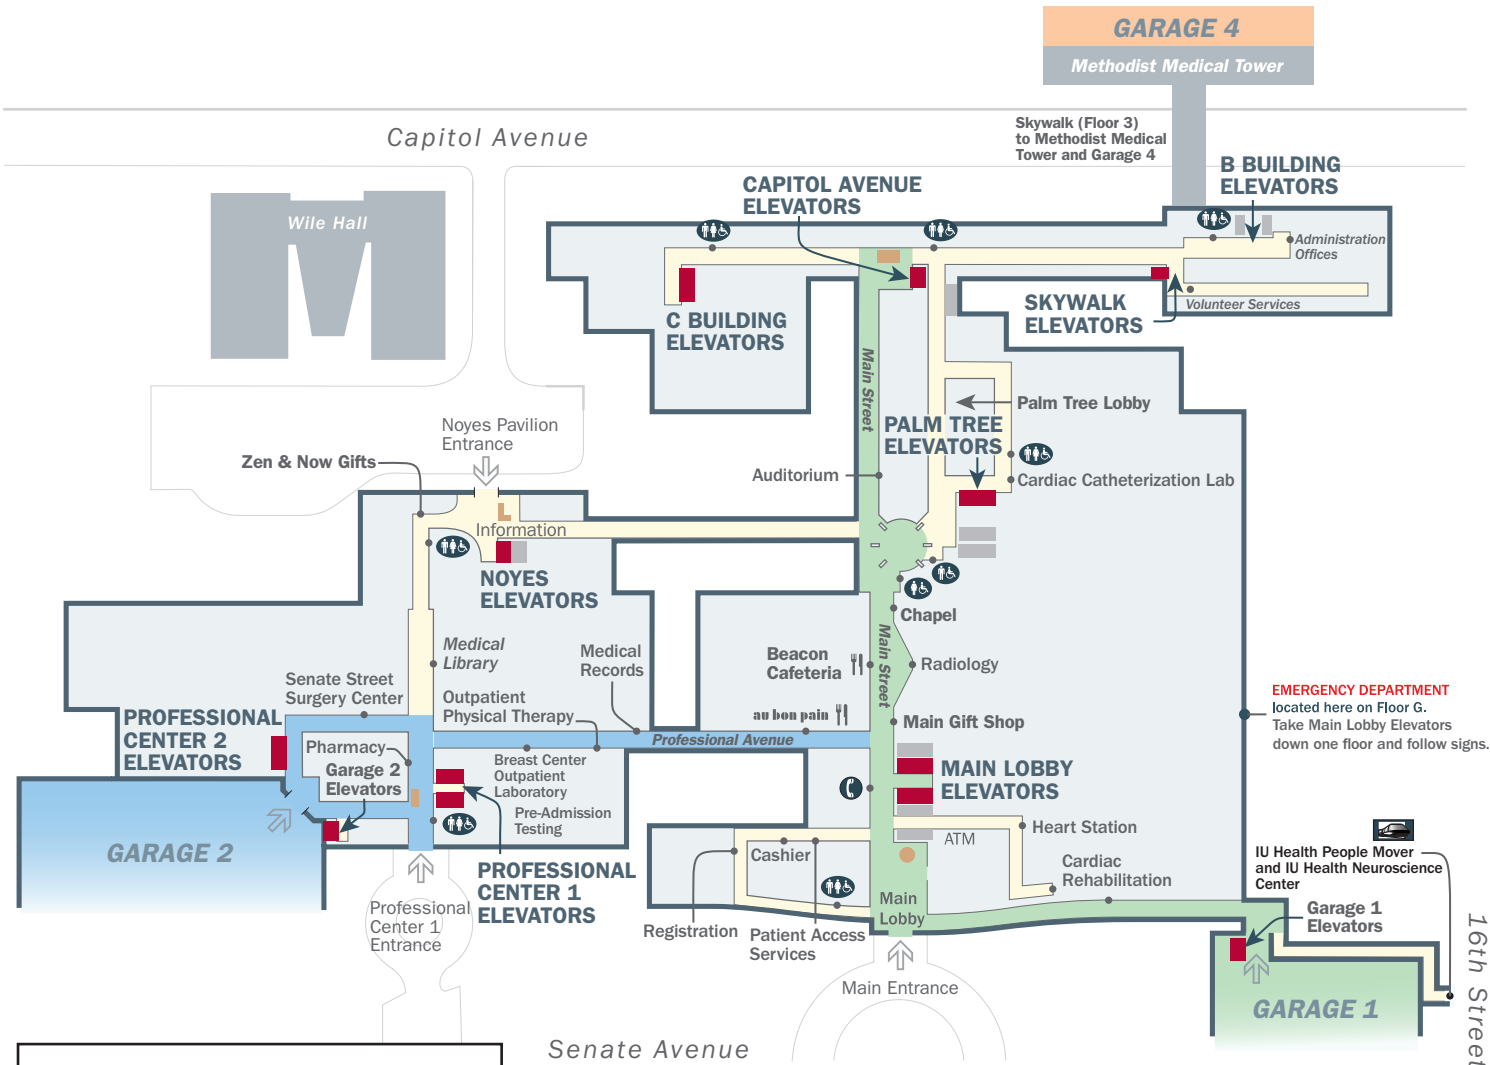

Methodist Hospital **First Floor**

Destination _____

Elevator _____

Floor _____ Room _____

Garage _____

Key

- Main Street
- Public Elevators
- Staff Corridors
- Professional Avenue
- Information Desks
- Staff Elevators
- Public Corridors

Places to Eat

Beacon Cafeteria

First Floor, on Main Street

Daily: 6 am – 3 pm; 10 pm – 2:30 am

Vending Area

First Floor, in the Cafeteria

Au Bon Pain

First Floor, on Professional Avenue

Daily: 6 am – 10 pm

Sonny's Pizza & Deli

Ground Floor, in the B Building

Monday – Friday: 10 am – 7:30 pm

Closed weekends

Copper Moon Coffee

First Floor, in the Rotunda

Monday – Friday: 6 am – 9 pm

Saturday – Sunday: 7 am – 5 pm

ATMs

First Floor, in the Main Lobby

First Floor, in the Noyes Pavilion lobby

First Floor, in Methodist Medical Tower

Chapel

First Floor, on Main Street, open 24/7

Free Wi-Fi