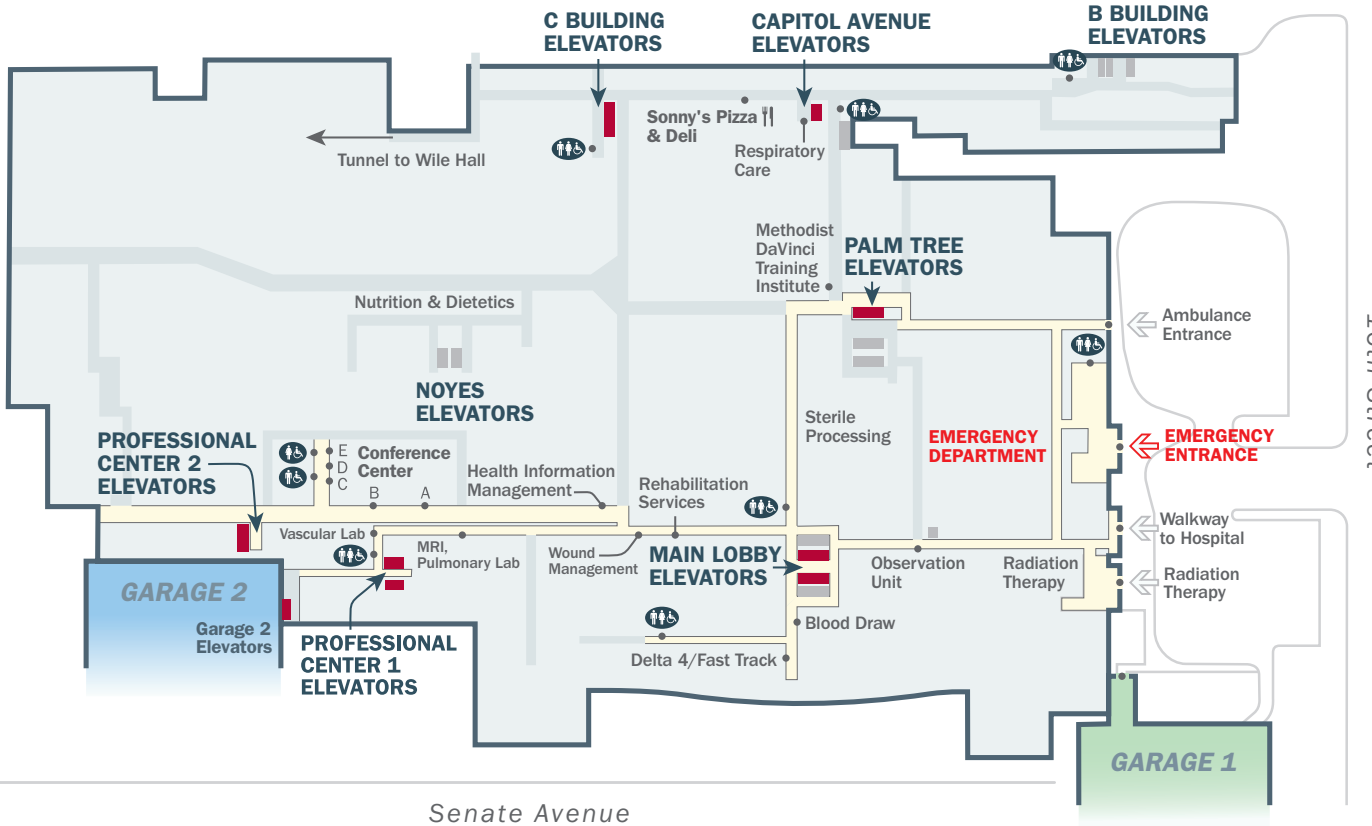

Methodist Hospital Ground Floor

IU Health Methodist Hospital
1701 N. Senate Blvd.
Indianapolis, IN 46202
T 317.962.2000
iuhealth.org/methodist

Capitol Avenue

Visitor Information

Places to Eat

Beacon Cafeteria

First Floor, on Main Street

Daily: 6 am – 3 pm; 10 pm – 2:30 am

Vending Area

First Floor, in the Cafeteria

Au Bon Pain

First Floor, on Professional Avenue

Daily: 6 am – 10 pm

Sonny's Pizza & Deli

Ground Floor, in the B Building

Monday – Friday: 10 am – 7:30 pm

Closed weekends

Copper Moon Coffee

First Floor, in the Rotunda

Monday – Friday: 6 am – 9 pm

Saturday – Sunday: 7 am – 5 pm

ATMs

First Floor, in the Main Lobby

First Floor, in the Noyes Pavilion lobby

First Floor, in Methodist Medical Tower

Chapel

First Floor, on Main Street, open 24/7

Free Wi-Fi

The wireless network is available 24/7.

Destination _____

Elevator _____

Floor _____ Room _____

Garage _____

Key

- Public Corridors
- Staff Elevators
- Public Elevators
- Staff Corridors

North